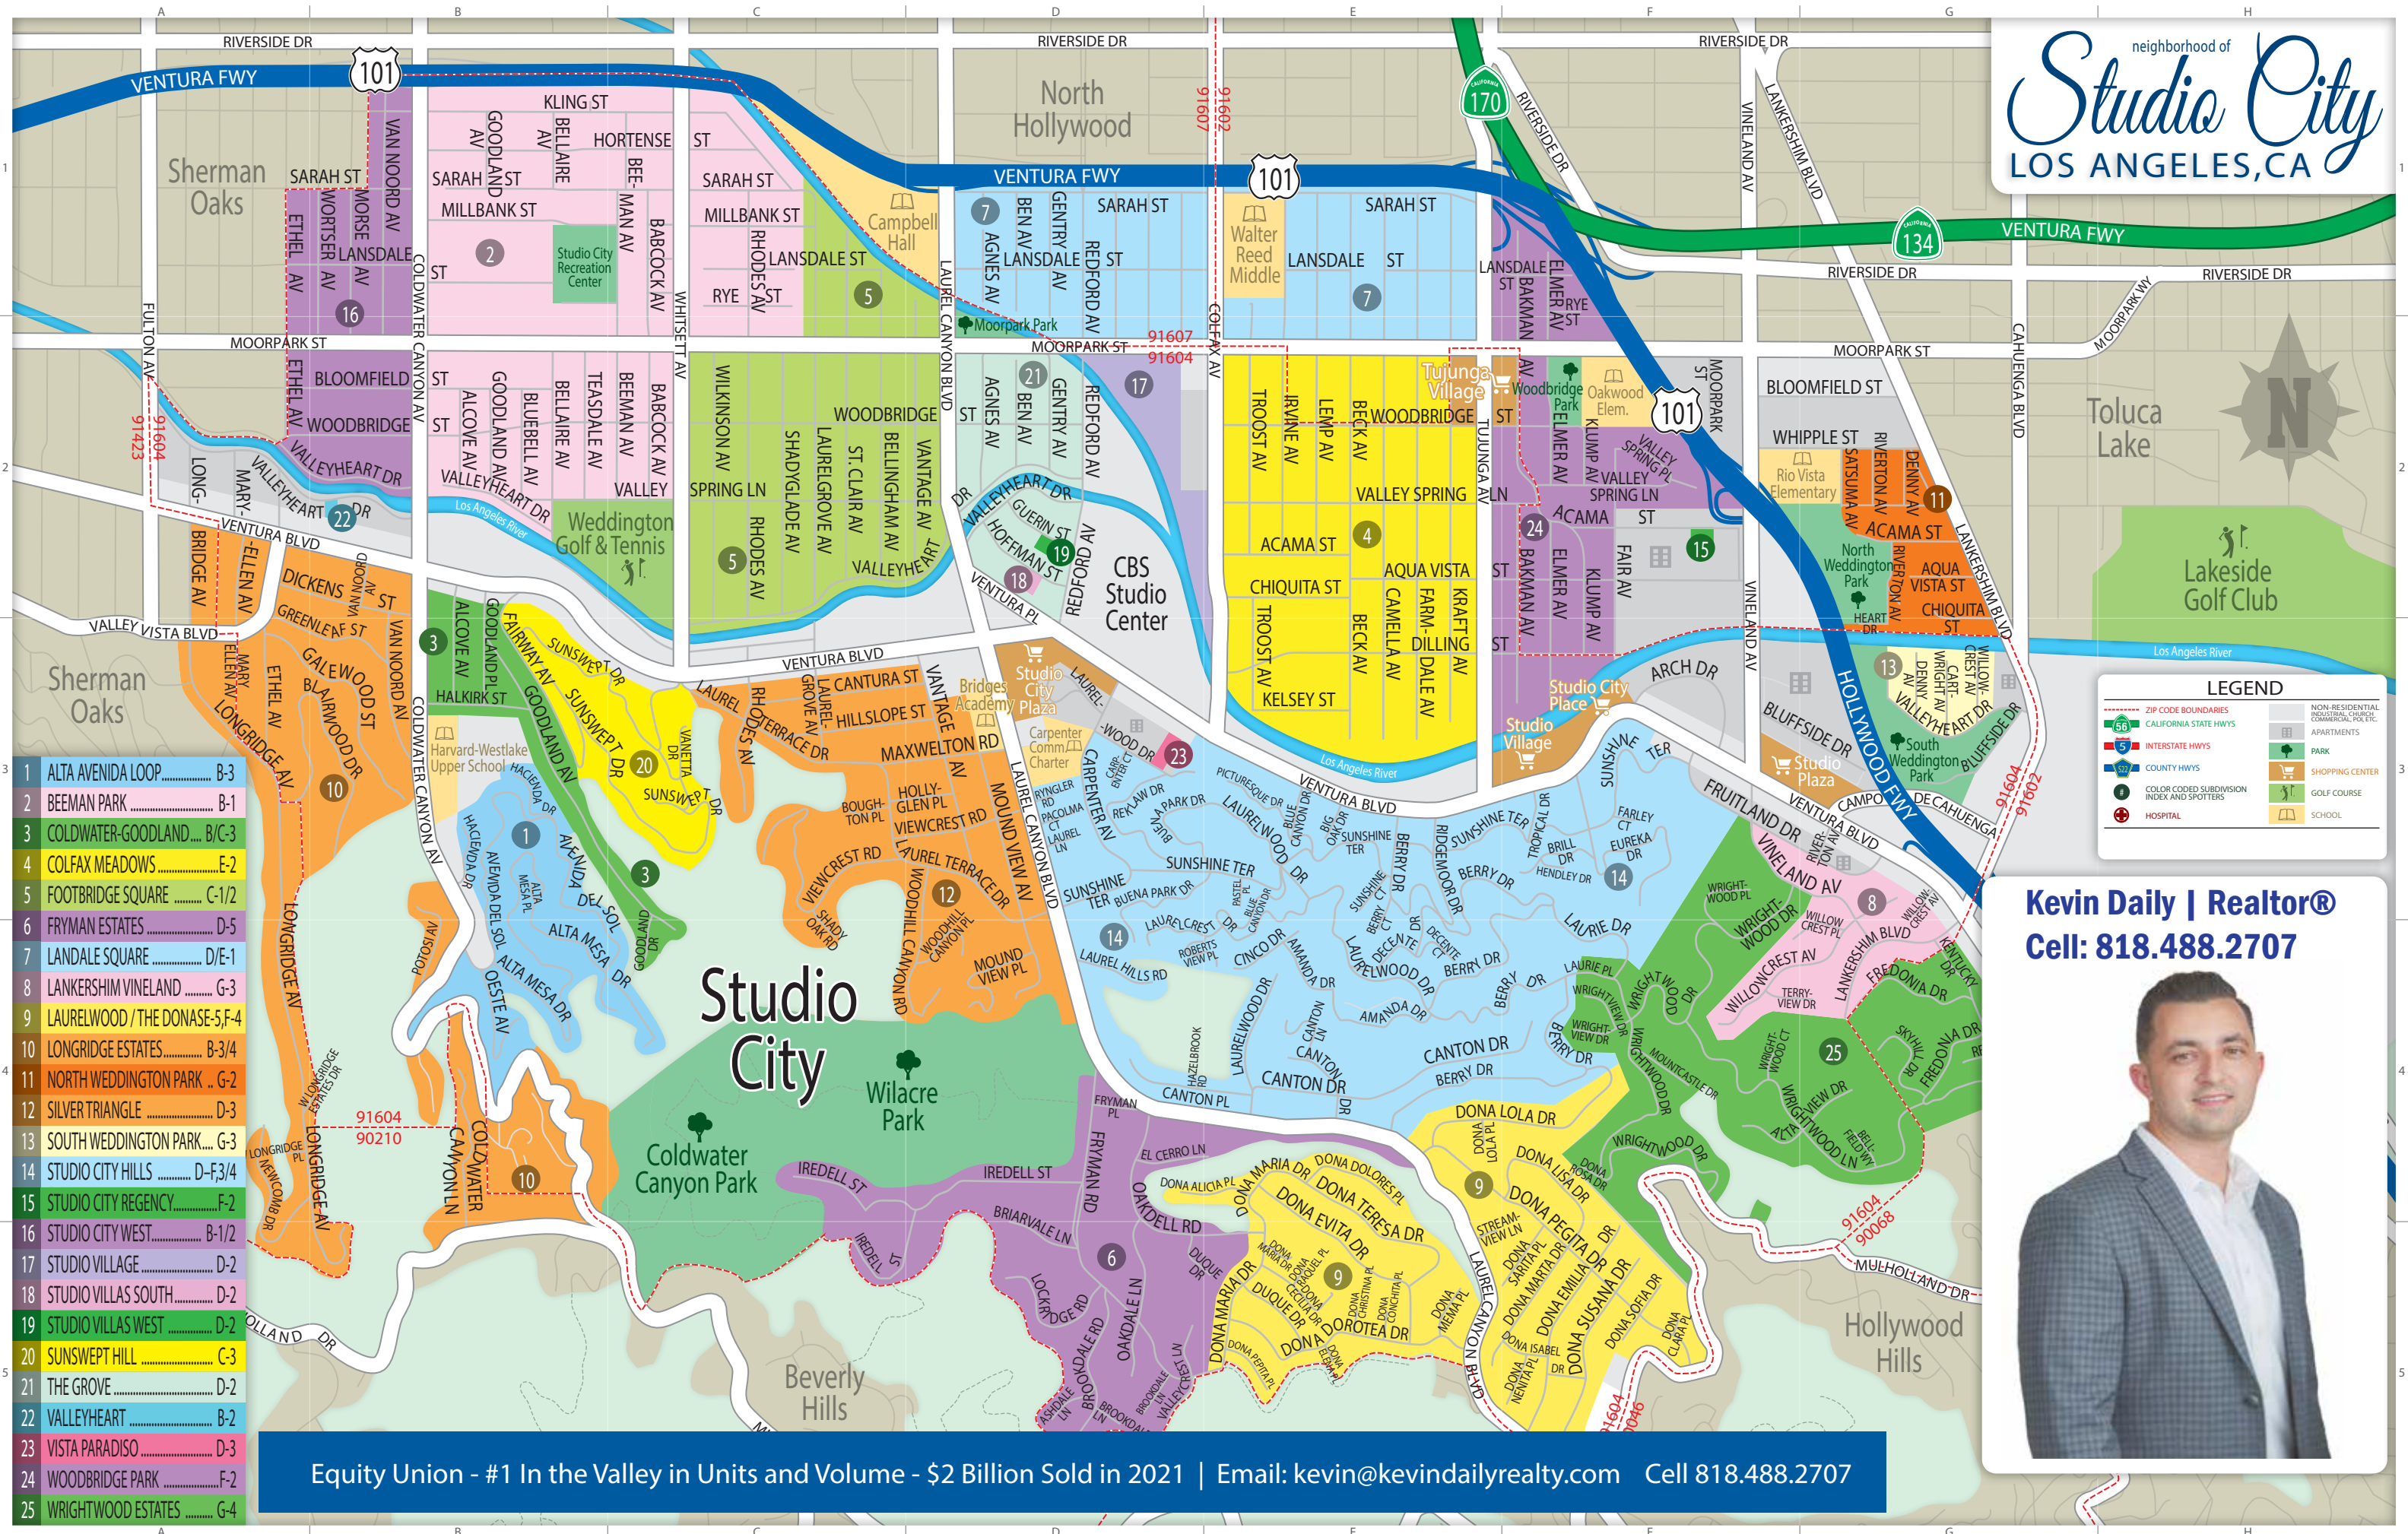

neighborhood of
Studio City
 LOS ANGELES, CA

- 1 ALTA AVENIDA LOOP B-3
- 2 BEEMAN PARK B-1
- 3 COLDWATER-GOODLAND B/C-3
- 4 COLFAX MEADOWS E-2
- 5 FOOTBRIDGE SQUARE C-1/2
- 6 FRYMAN ESTATES D-5
- 7 LANDALE SQUARE D/E-1
- 8 LANKERSHIM VINELAND G-3
- 9 LAURELWOOD / THE DONASE-5,F-4
- 10 LONGRIDGE ESTATES B-3/4
- 11 NORTH WEDDINGTON PARK .. G-2
- 12 SILVER TRIANGLE D-3
- 13 SOUTH WEDDINGTON PARK G-3
- 14 STUDIO CITY HILLS D-F3/4
- 15 STUDIO CITY REGENCY F-2
- 16 STUDIO CITY WEST B-1/2
- 17 STUDIO VILLAGE D-2
- 18 STUDIO VILLAS SOUTH D-2
- 19 STUDIO VILLAS WEST D-2
- 20 SUNSWEEP HILL C-3
- 21 THE GROVE D-2
- 22 VALLEYHEART B-2
- 23 VISTA PARADISO D-3
- 24 WOODBRIDGE PARK F-2
- 25 WRIGHTWOOD ESTATES G-4

LEGEND

- ZIP CODE BOUNDARIES
- CALIFORNIA STATE HWYS
- INTERSTATE HWYS
- COUNTY HWYS
- COLOR CODED SUBDIVISION INDEX AND SPOTTERS
- HOSPITAL
- NON-RESIDENTIAL INDUSTRIAL, CHURCH, COMMERCIAL, ETC.
- APARTMENTS
- PARK
- GOLF COURSE
- SHOPPING CENTER
- SCHOOL