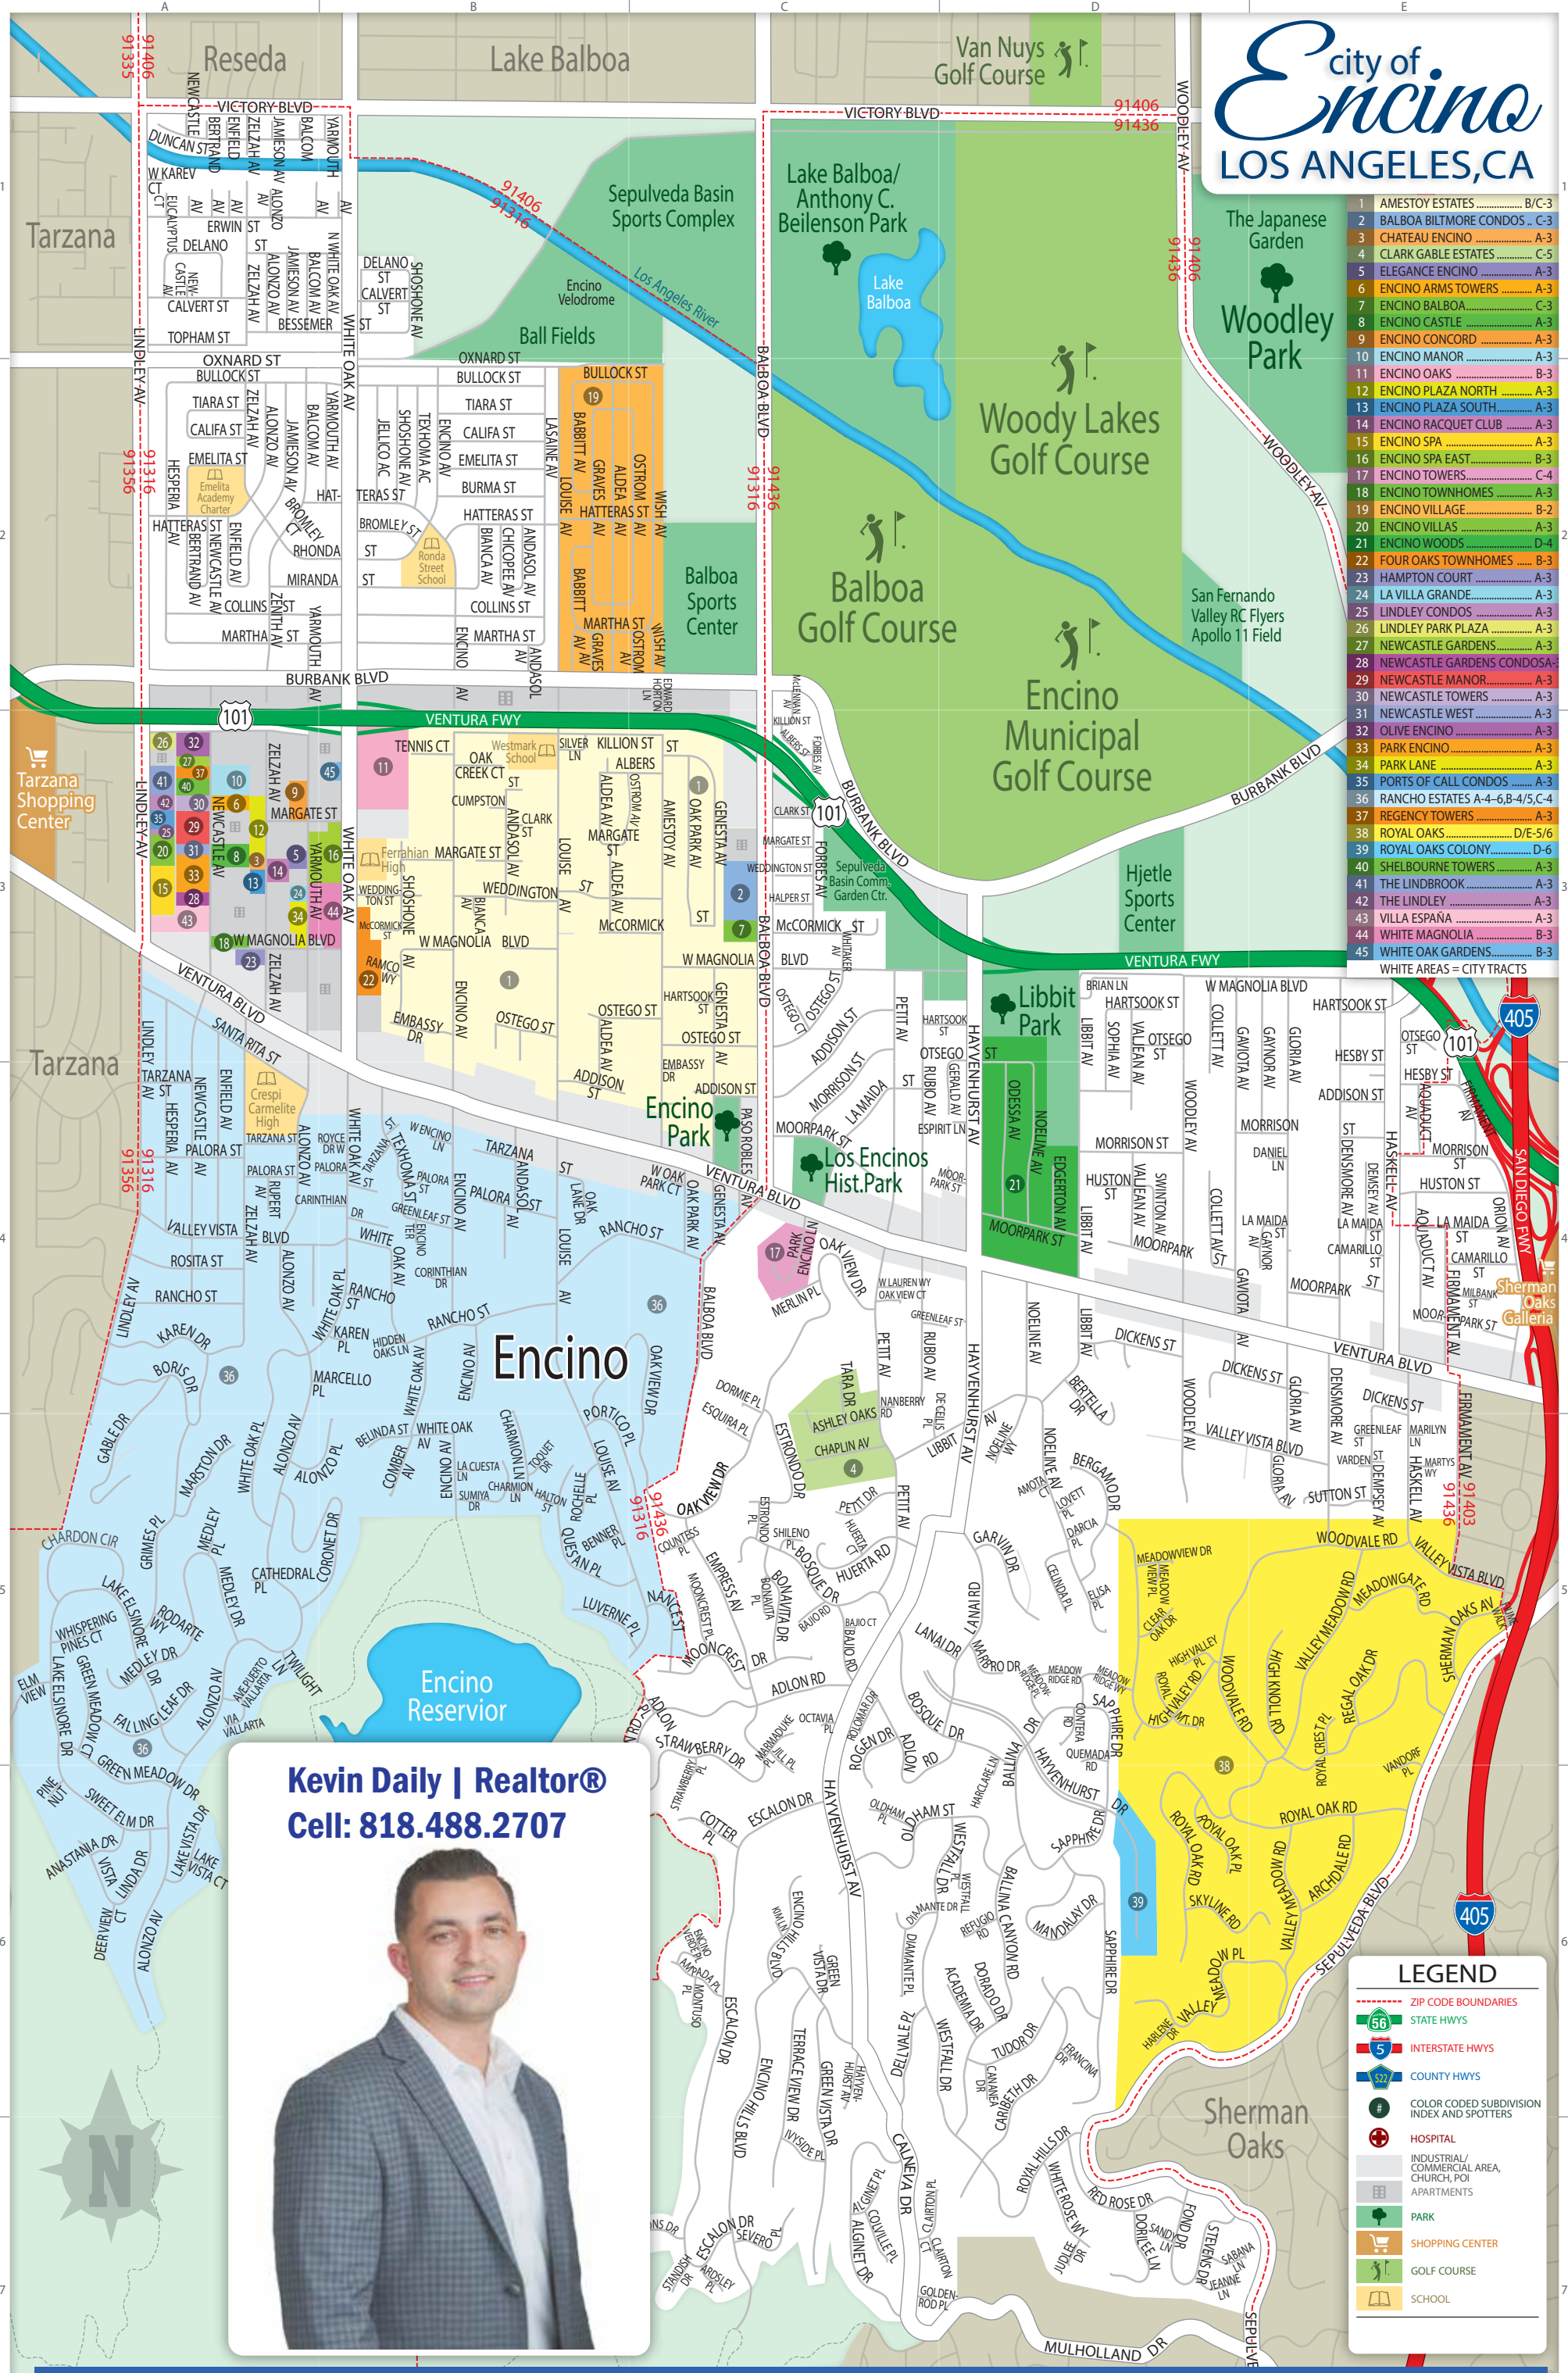

City of Encino LOS ANGELES, CA

1	AMESTOY ESTATES	B/C-3
2	BALBOA BILTMORE CONDOS	C-3
3	CHATEAU ENCINO	A-3
4	CLARK GABLE ESTATES	C-5
5	ELEGANCE ENCINO	A-3
6	ENCINO ARMS TOWERS	A-3
7	ENCINO BALBOA	C-3
8	ENCINO CASTLE	A-3
9	ENCINO CONCORD	A-3
10	ENCINO MANOR	A-3
11	ENCINO OAKS	B-3
12	ENCINO PLAZA NORTH	A-3
13	ENCINO PLAZA SOUTH	A-3
14	ENCINO RACQUET CLUB	A-3
15	ENCINO SPA	A-3
16	ENCINO SPA EAST	B-3
17	ENCINO TOWERS	C-4
18	ENCINO TOWNHOMES	A-3
19	ENCINO VILLAGE	B-2
20	ENCINO VILLAS	A-3
21	ENCINO WOODS	D-4
22	FOUR OAKS TOWNHOMES	B-3
23	HAMPTON COURT	A-3
24	LA VILLA GRANDE	A-3
25	LINDLEY CONDOS	A-3
26	LINDLEY PARK PLAZA	A-3
27	NEWCASTLE GARDENS	A-3
28	NEWCASTLE GARDENS CONDOSA	A-3
29	NEWCASTLE MANOR	A-3
30	NEWCASTLE TOWERS	A-3
31	NEWCASTLE WEST	A-3
32	OLIVE ENCINO	A-3
33	PARK ENCINO	A-3
34	PARK LANE	A-3
35	PORTS OF CALL CONDOS	A-3
36	RANCHO ESTATES A-4-6-B-4/5-C-4	
37	REGENCY TOWERS	A-3
38	ROYAL OAKS	D/E-5/6
39	ROYAL OAKS COLONY	D-6
40	SHELBOURNE TOWERS	A-3
41	THE LINDBROOK	A-3
42	THE LINDLEY	A-3
43	VILLA ESPAÑA	A-3
44	WHITE MAGNOLIA	B-3
45	WHITE OAK GARDENS	B-3

WHITE AREAS = CITY TRACTS

Kevin Daily | Realtor®
Cell: 818.488.2707

Equity Union - #1 In the Valley in Units and Volume - \$2 Billion Sold in 2021
Email: kevin@kevindailyrealty.com Cell 818.488.2707